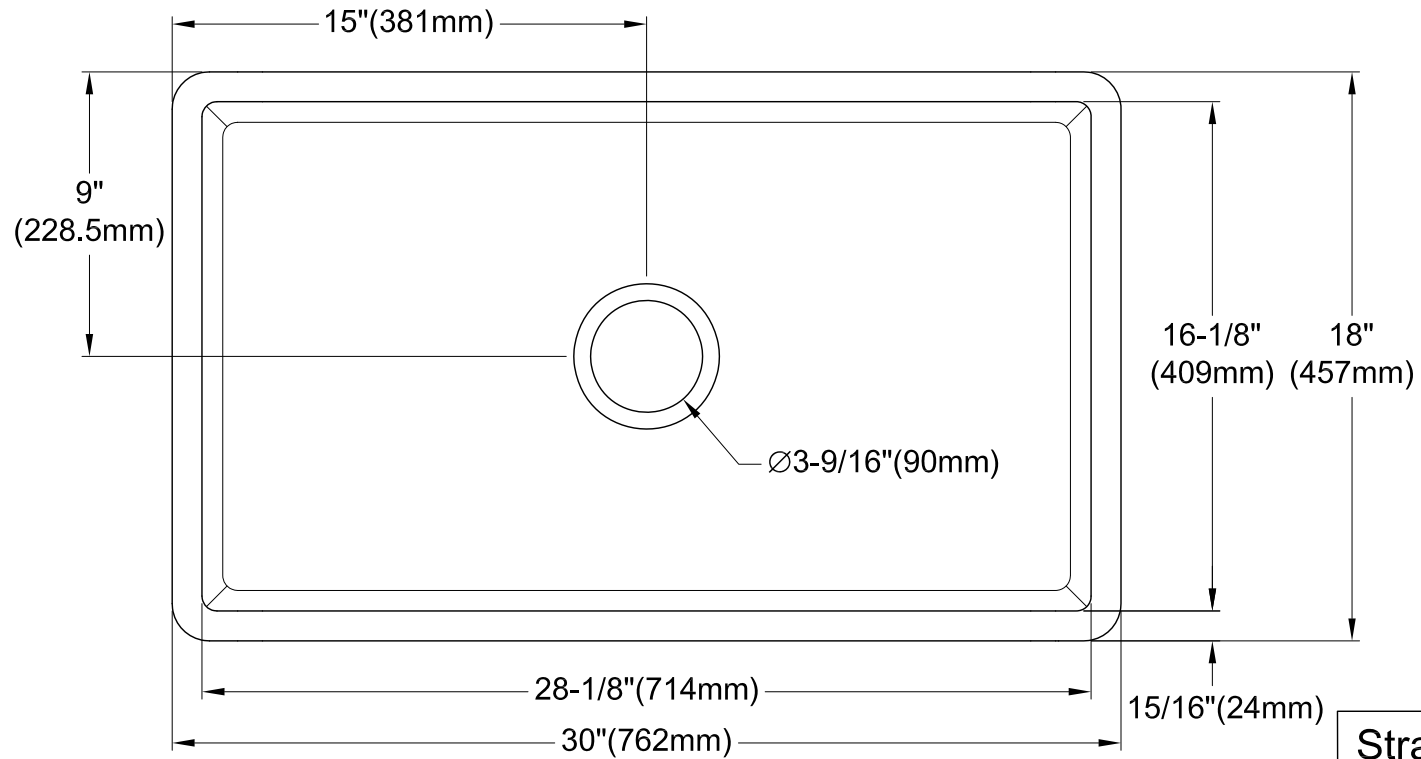

GKFA301810LD

Solid Surface White Stone Farmhouse Single Bowl Kitchen Sink

Strainer