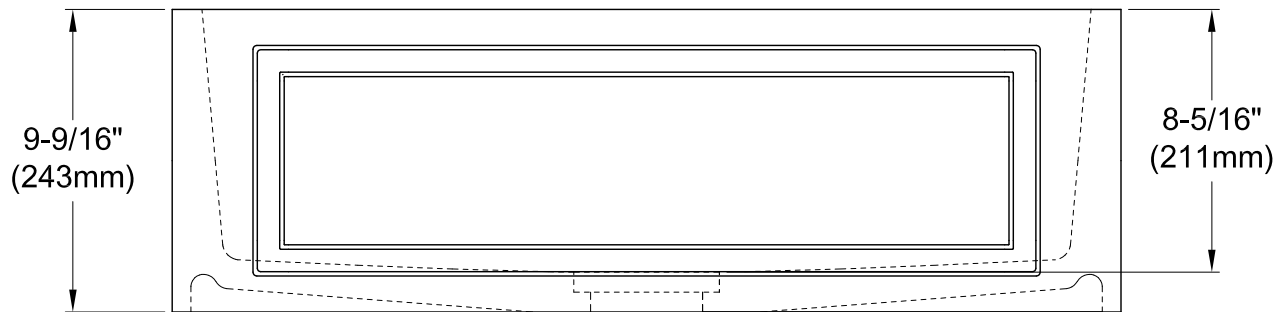

GKFA301810LD

Solid Surface White Stone Farmhouse Single Bowl Kitchen Sink

Strainer